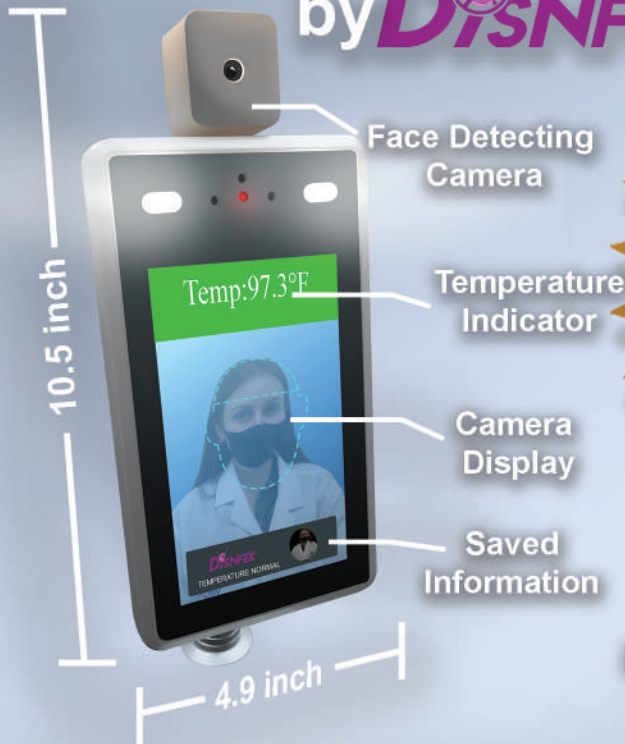

TEMP+

PLATINUM

by **DISNFEK**™

Open Your
Business Safely

- Adhere to thermal scanner state and local guidelines
- 100% non-contact thermometer
- Temperature scanner to protect employees & customers
- Integrate temperature kiosk with access controls & applications
- No Recurring Fees

No Contact
Sanitizer Dispenser

Features

- Hygienic, fully automated all-in-one temperature kiosk with touchless thermometer
- Thermal Scanner reads temperature in less than 2 seconds from up to 3 feet away
- Maintain a safe environment with our Temp+ by reducing risk and limiting access
- Reduces stress and anxiety for consumers and employees
- The fastest and most accurate Temperature Scanner system on the market
- The facial recognition feature has advanced AI to recognize users that are wearing masks and still provide an accurate reading. Plus, it can remind guests to wear their mask before entering.
- Easy Plug and Play Set Up
- Can be connected with automatic doors, or ticketing systems to restrict entry access to people who have a fever.
- Offline and online facial detection
- User friendly interface